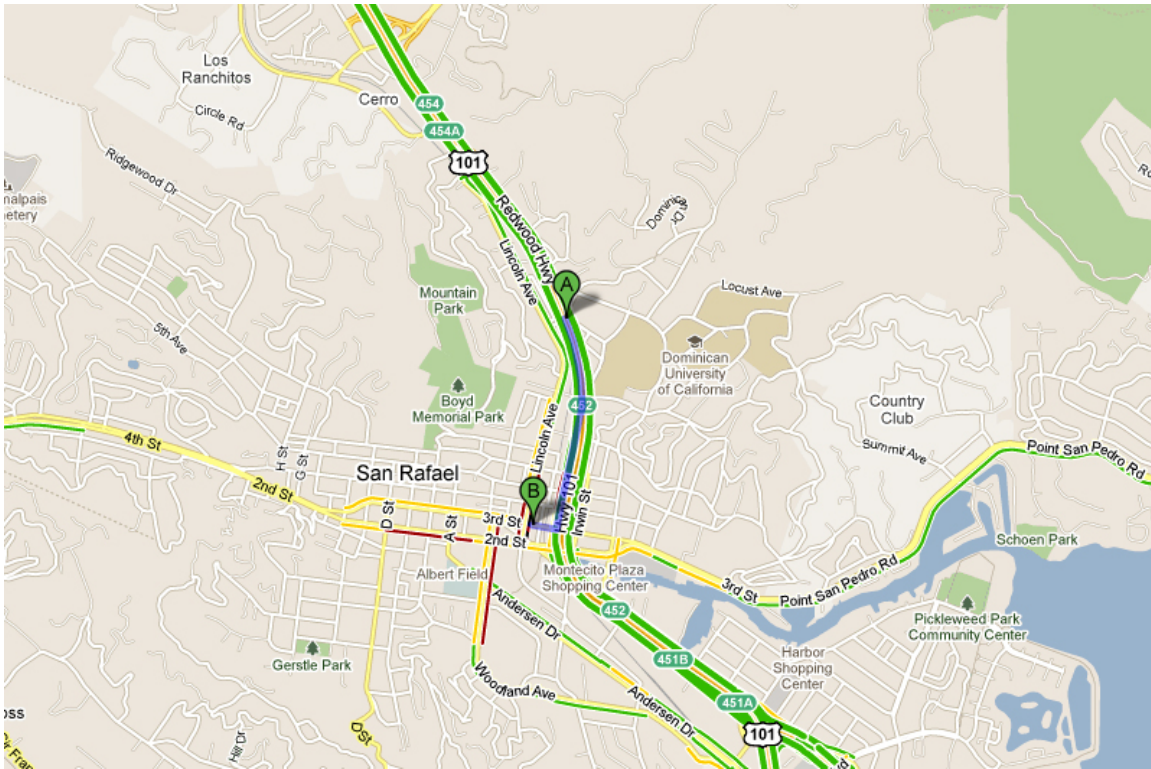

# FLEMMING TAX SERVICE

898 Lincoln Ave #D, San Rafael, CA 94901 Phone (415)747-8978 Fax (415)785-4021

1. From the North Bay take Highway 101 South to San Rafael.
2. Take the “Central San Rafael Exit”.
3. Merge onto Hetherton St.
4. Turn right on 3<sup>rd</sup> Street.
5. Move to the far left lane on 3<sup>rd</sup> Street.
6. Immediately after the first stop light you will see a parking lot on the left with a “FLEMMING TAX SERVICE” sign.
7. The entrance to the office is in the parking lot.