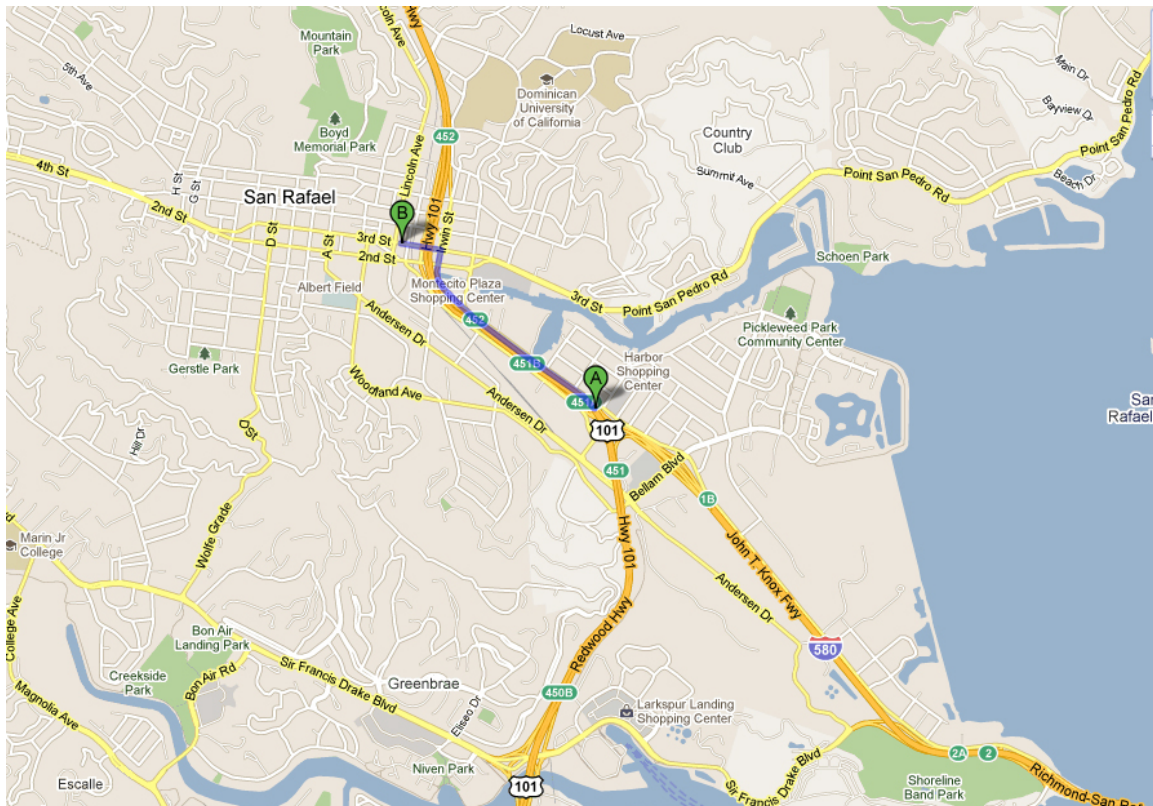

FLEMMING TAX SERVICE

898 Lincoln Ave #D, San Rafael, CA 94901 Phone (415)747-8978 Fax (415)785-4021

1. Take Highway 101 North from the Golden Gate Bridge.
2. Proceed 10 miles and take the “Central San Rafael Exit”.
Stay on the far left side of the exit lanes.
3. Merge onto Irwin Street.
4. Turn left on 3rd Street.
5. Stay in the left lane on 3rd Street and go through 2 stop lights.
6. Immediately after the second stop light you will see a parking lot with a “FLEMMING TAX SERVICE” sign.
7. The entrance to the office is in the parking lot.